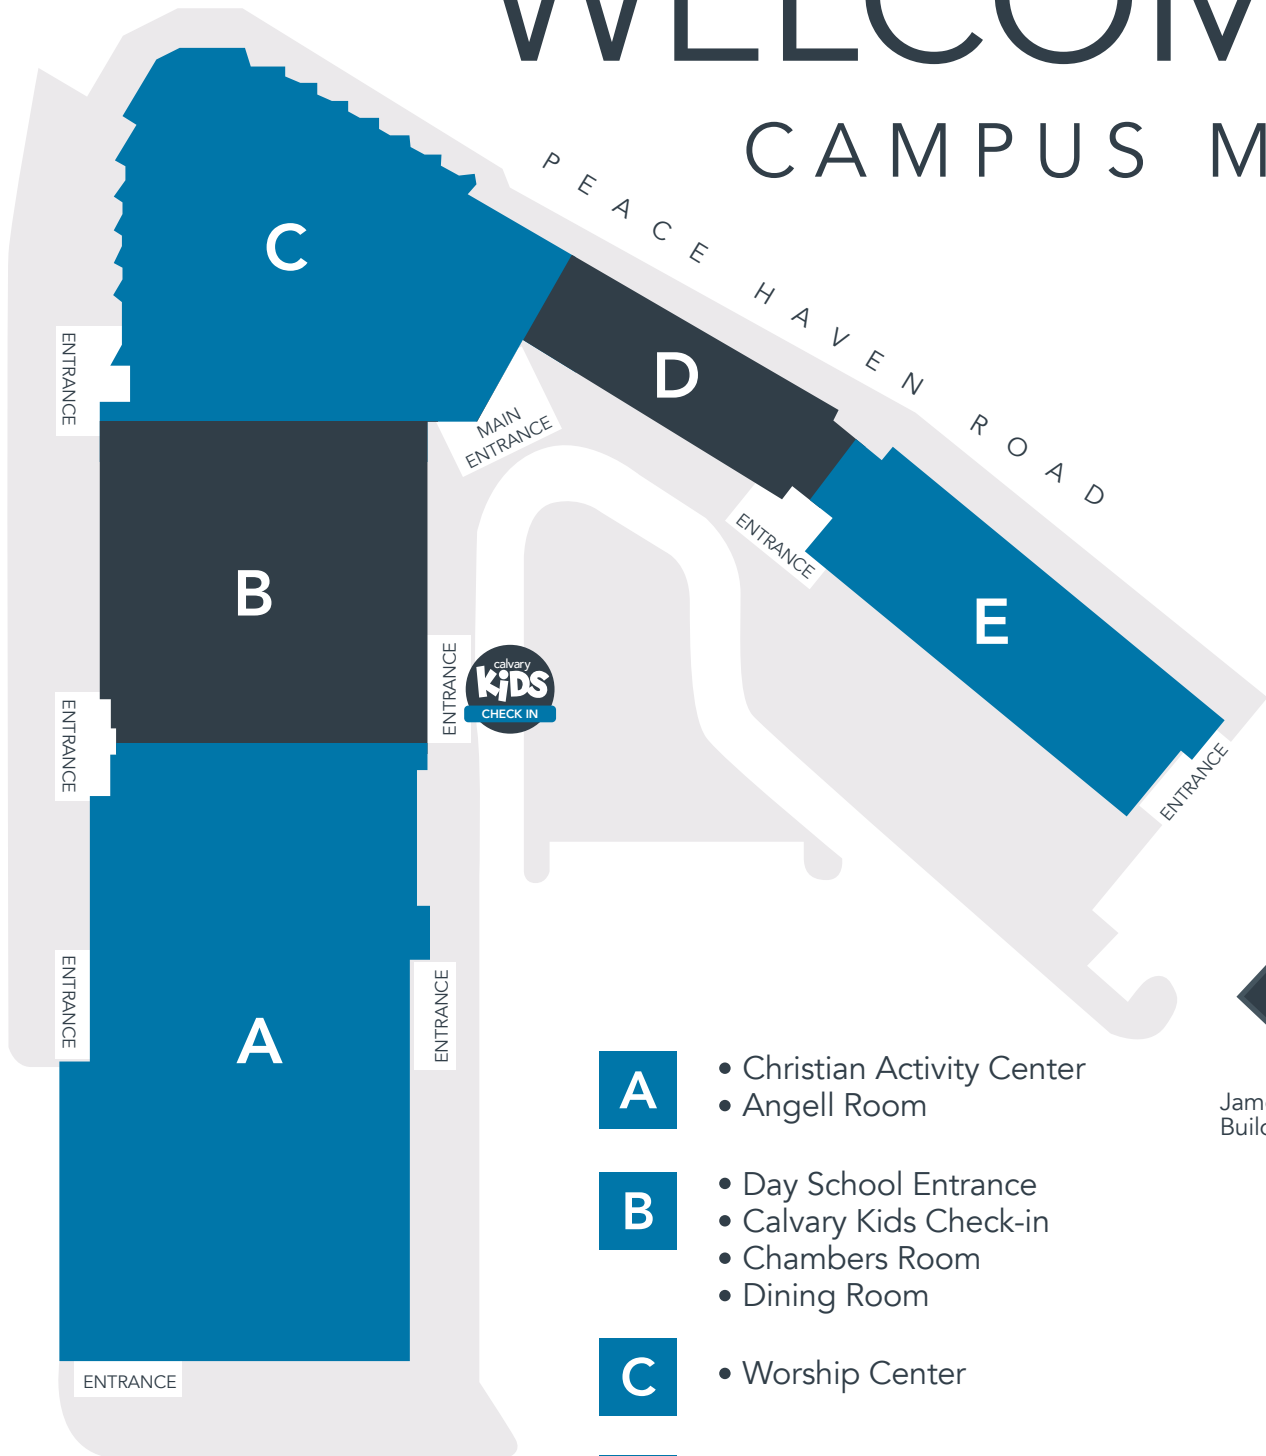

## CAMPUS MAP

COUNTRY CLUB ROAD

- Christian Activity Center
- Angell Room

- Day School Entrance
- Calvary Kids Check-in
- Chambers Room
- Dining Room

- Worship Center

- Church Offices
- Day School Offices

James B. Sechrist Building